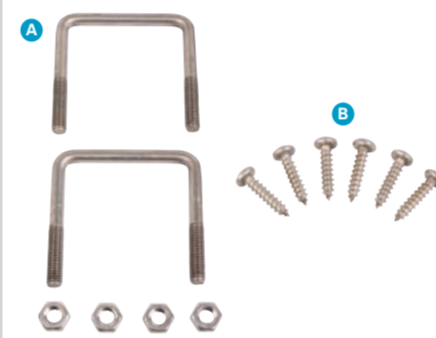

IRRIPOD COVERS

Also fits Le Pod 1 & 2

CODE	DESCRIPTION
IP-COVER-WH (White)	Irripod White Top Cover
IP-COVER-BL (Black)	Irripod BlackTop Cover
IP-COVER-LI (Lilac)	Irripod Lilac Top Cove

BASE

Fits 32mm, 40m & 45mm Pod systems (1 1/4", 1 1/2", 1 3/4")
Base fits both U Bolts & Bolts
Also fits Le Pod 1 & 2

CODE	DESCRIPTION
IP-BASE-BK	Irripod Black Base

LOW BASE

Black Low Base for 45mm Effluent Pipe for use in Effluent Pack Part C

CODE	DESCRIPTION
IP-LOWBASE	Irripod Black Low Base

CROSS TEE ANCHOR

Fits LDPE Pod Pipe
Also fits Le Pod 1 & 2

CODE	DESCRIPTION	SIZE METRIC	SIZE IMPERIAL
CTA 32-40LD	Cross Tee Anchor 32-40 LDPE	32x40mm	1 1/4" x 1 1/2"
CTA 40-45LD	Cross Tee Anchor 40-45 LDPE	40x45mm	1 1/2" x 1 3/4"

FASTENINGS

All fastenings are stainless steel
Also fits Le Pod 1 & 2

CODE	DESCRIPTION
A IP-UBOLTS	Irripod U Bolt Bag
B IP-SCREWS	Irripod Screw Bag

SEALS

Also fits Le Pod 1 & 2

Dimensions: 24.99mm ID x 3.53

CODE	DESCRIPTION
IP-SEAL	Irripod Tapping Saddle Seal

TAPPING SADDLE TOPS